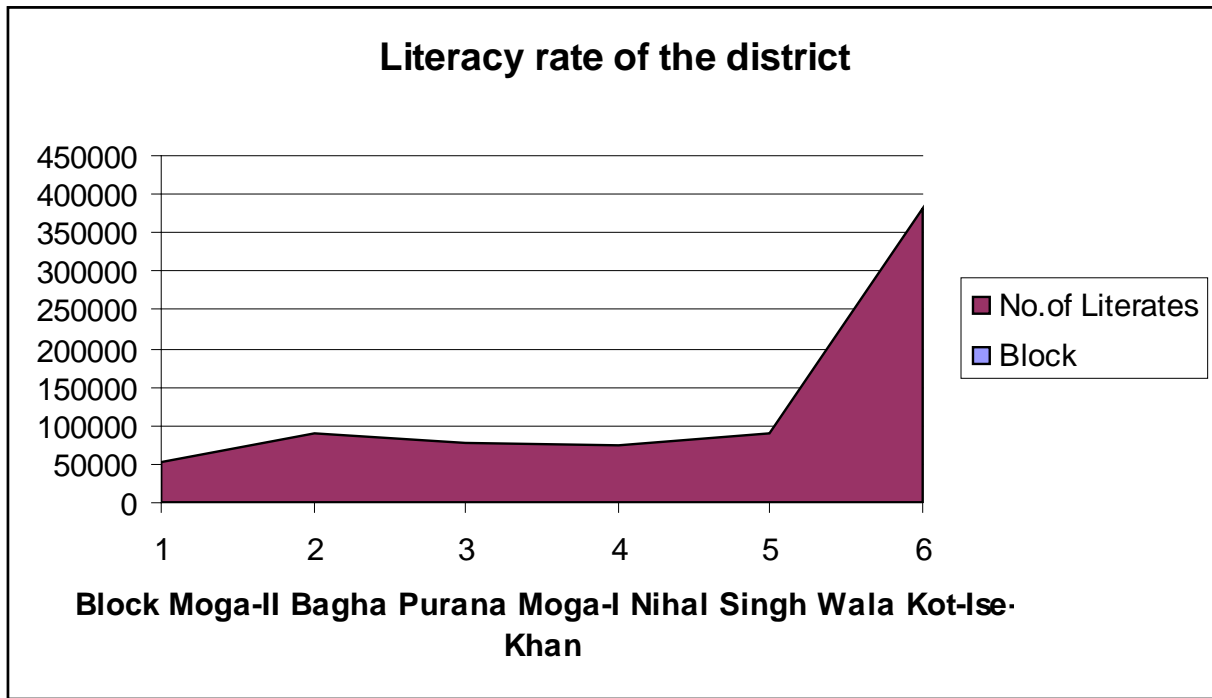

Source : www.punjabgovt.gov.in

Block wise population detail according to 2001 census

Source:

Sr.No	Block	Population 2001				No. of families	No. of SC members	Agriculture workers	Non Agriculture workers	No.of Literates
		1991 Population	Total	Male	Fem.					
1	Moga-II	83568	102070	54174	47896	17055	37202	19298	19146	52471
2	Bagha Purana	157636	178267	94238	84029	29695	62205	40725	34563	90252
3	Moga-I	124397	135676	71820	63856	23349	47849	24911	24704	77284
4	Nihal Singh Wala	120374	138088	73308	64780	23621	51390	31471	32848	73605
5	Kot-ise Khan	143149	171819	90937	80882	29431	51516	37510	35495	88659
Total		629124	725920	384477	341443	123151	250162	153915	146756	382271

www.punjabgovt.gov.in

Source : www.punjabgovt.gov.in

Occupational Structure

The total workers in the district are 3,00,671 out of these 1,53,915 are agriculture workers and 1,46,756 are non agriculture workers